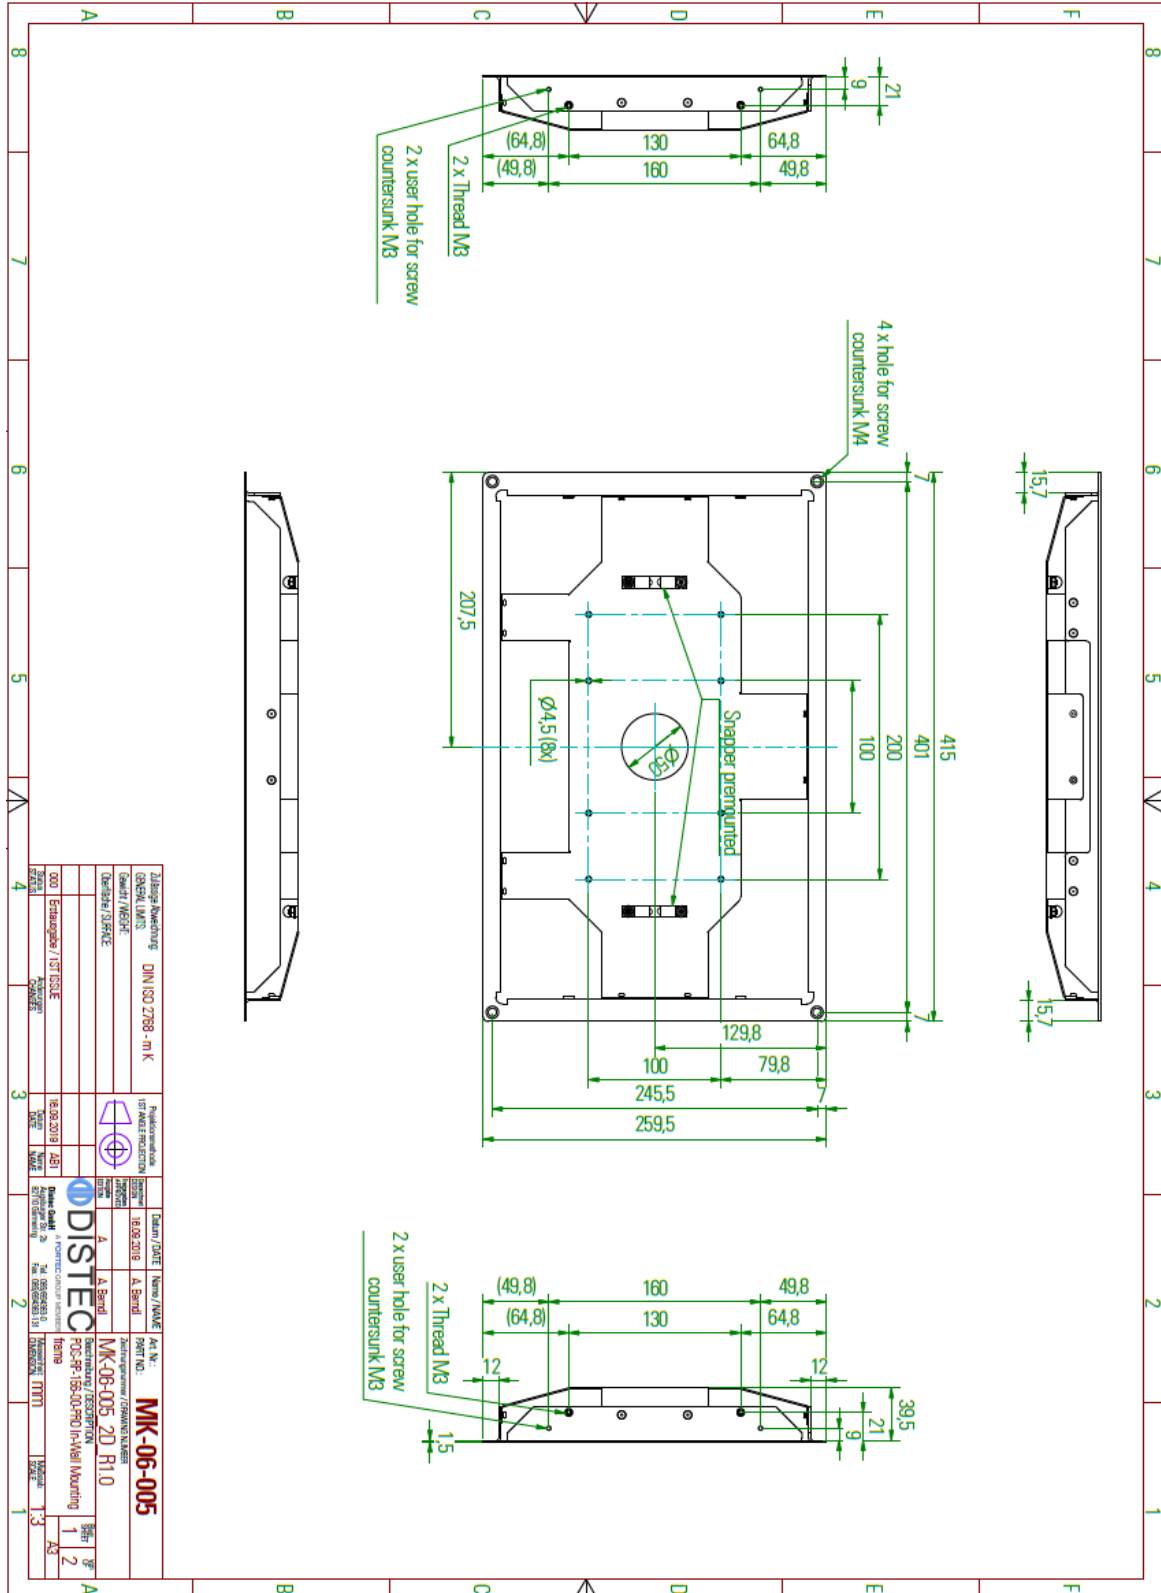

5.2 Mounting Frame