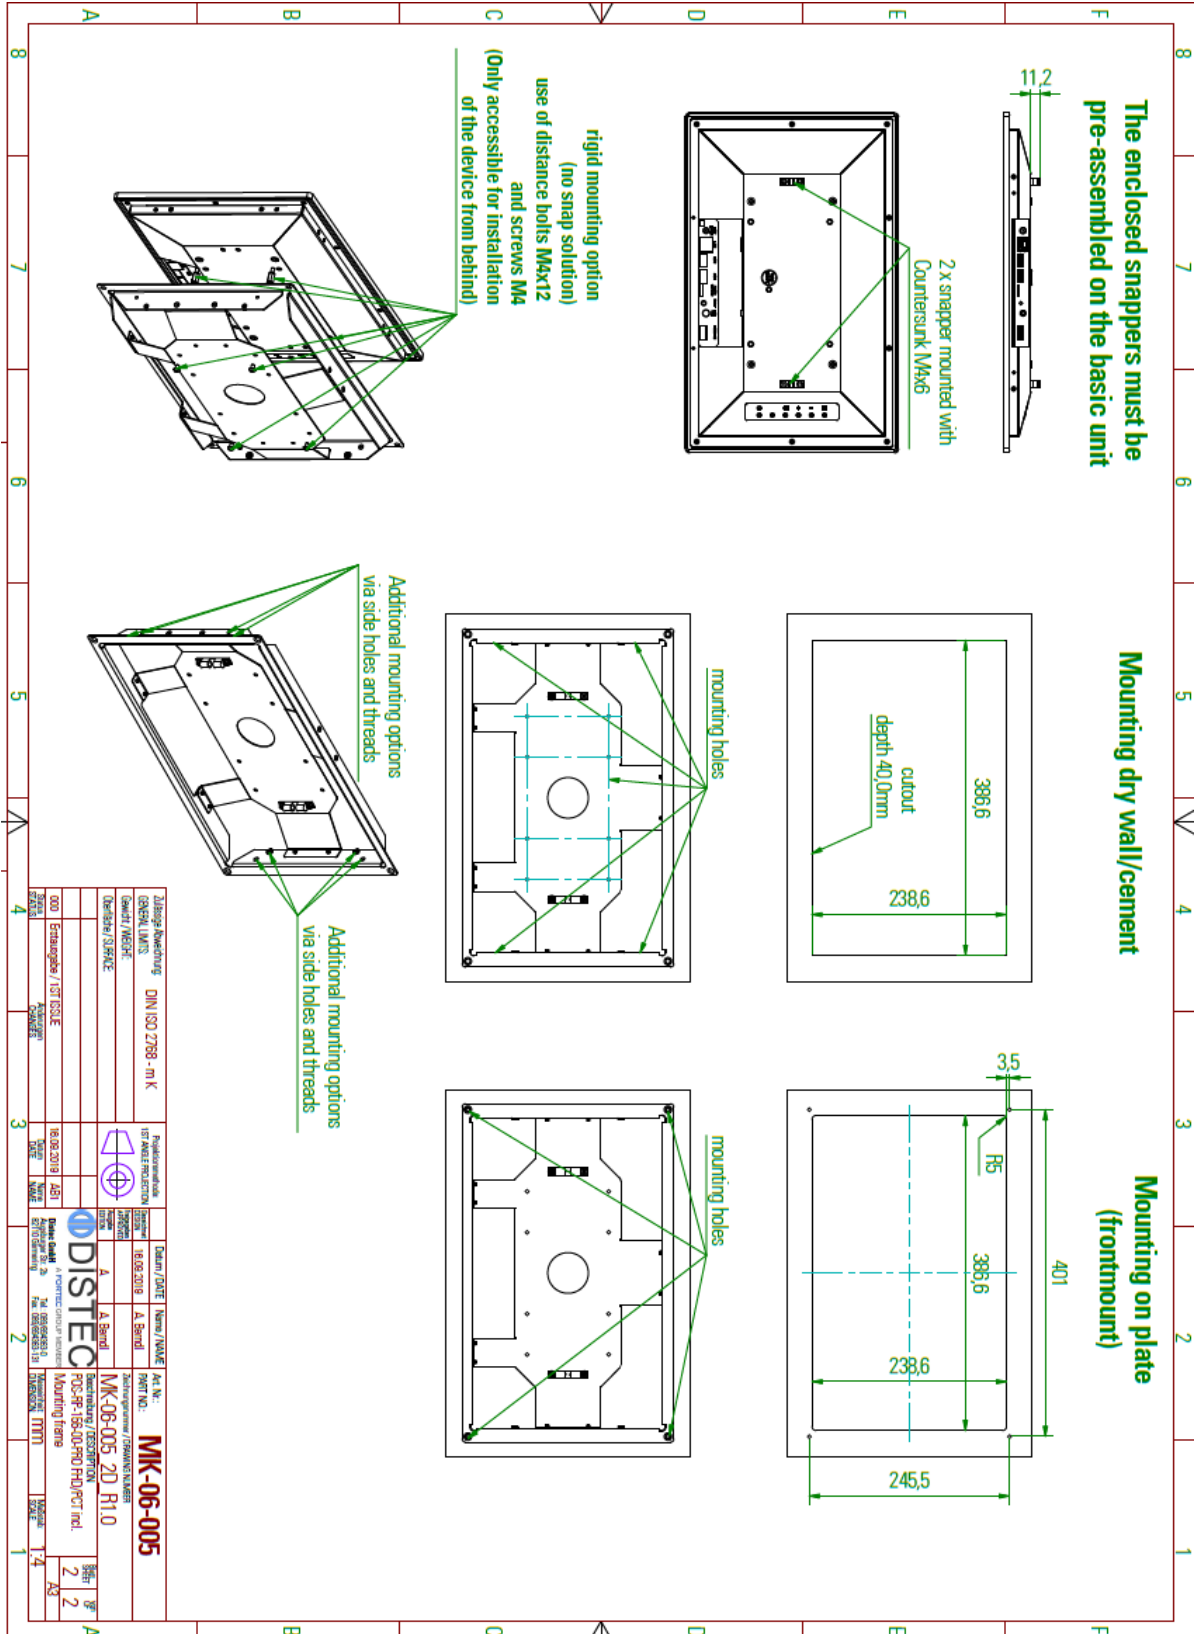

5.2.1 Mounting instruction