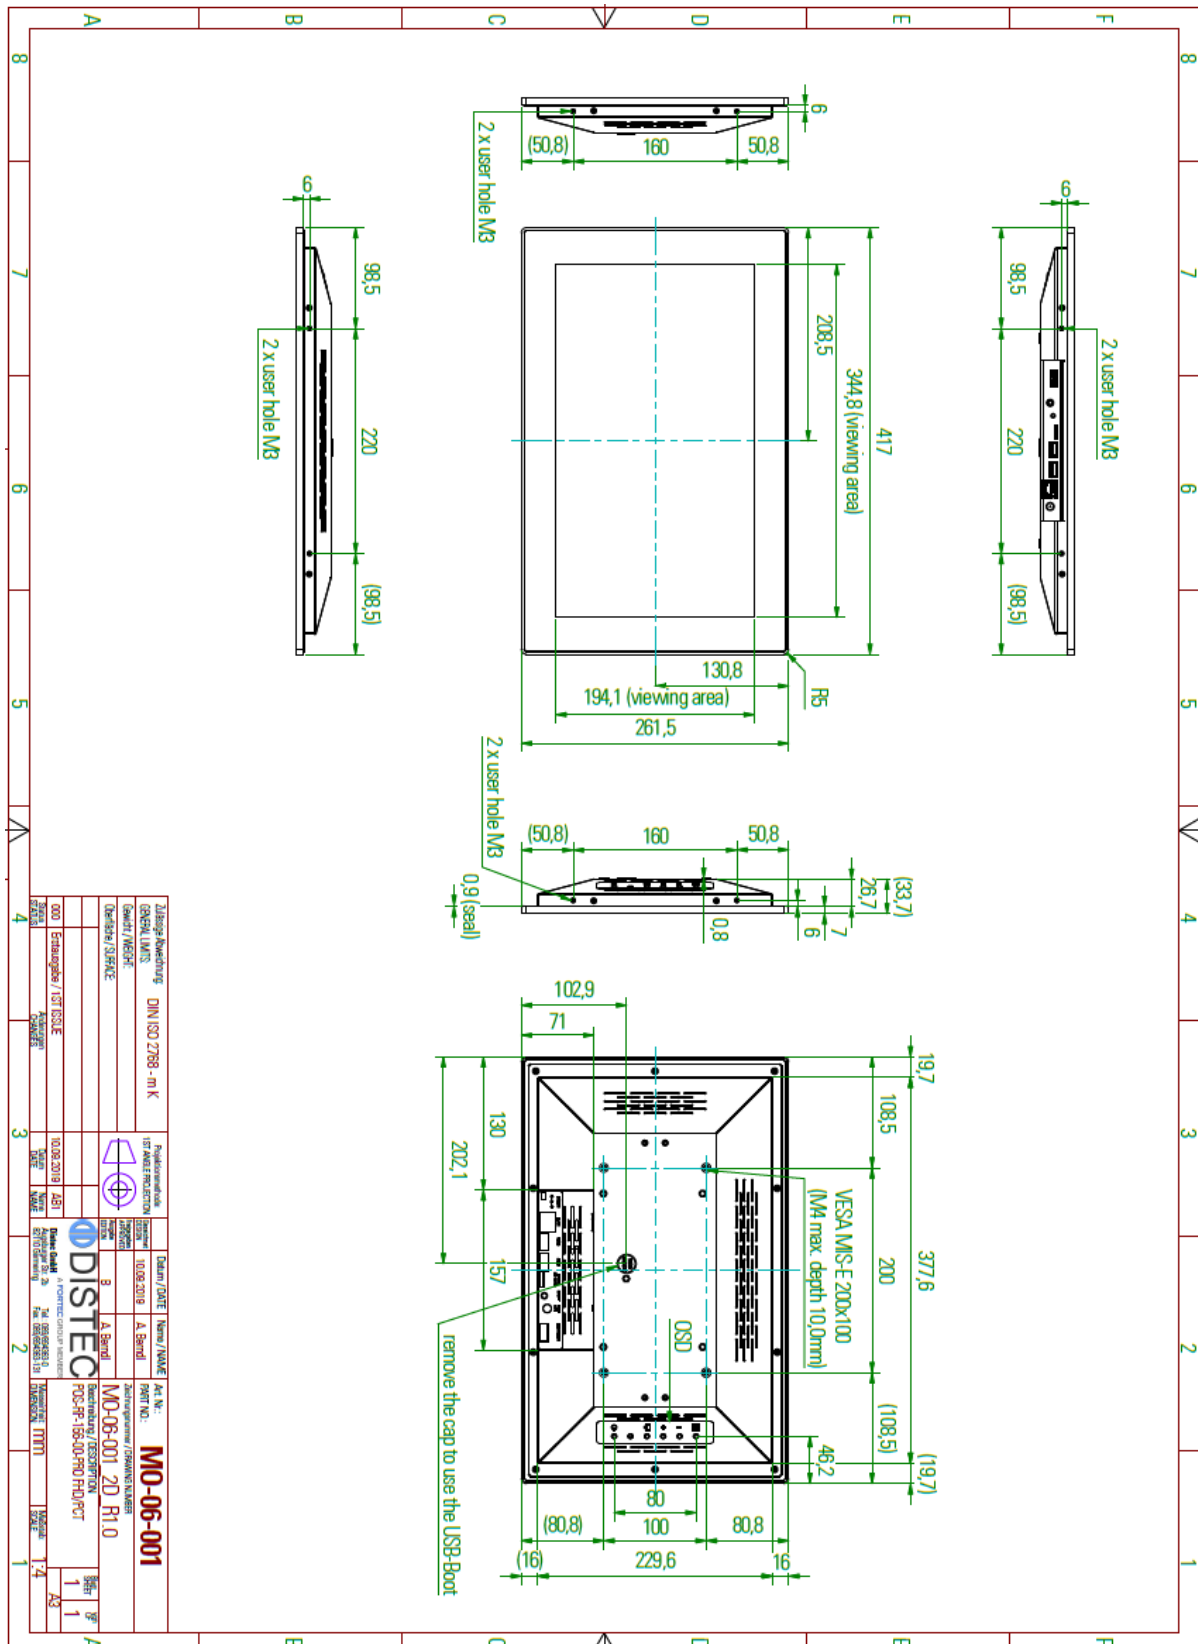

4 Mechanical Drawing