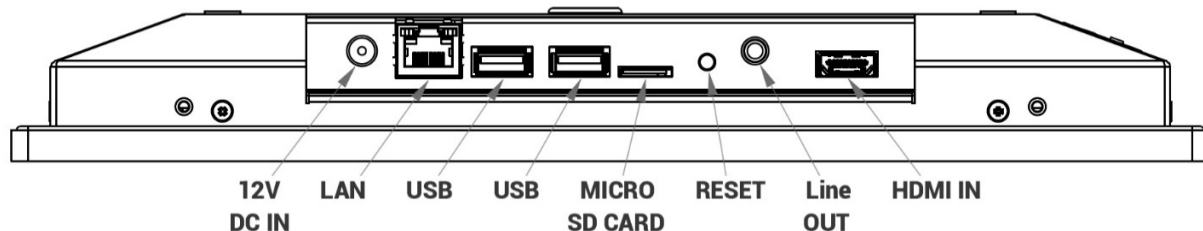

3 Characteristics

Items	Unit	Specification
Screen Diagonal	[inch]	15.6
Pixels H x V		1920 x 1080
Supported Colors		16.7M (8bit color)
Brightness	[cd/m²]	320
Viewing Angle	v/h	88/88/88/88
Nominal Input Voltage	[V]	12/24
Typical Power Consumption	[W]	14
Electrical Interface		USB, Audio, SD Card, Ethernet RJ45, HDMI
PCAP Touchscreen Touchpoints	finger	10
Storage Temperature	[°C]	-20 to +70
Operating Temperature Range	[°C]	-20 to +50
IP rating		Front IP65
Physical Size H x V x D	[mm]	417 x 261.5 x 33.7
Active Area H x V	[mm]	344.16 x 193.59
Weight	[kg]	3

3.1 Interfaces